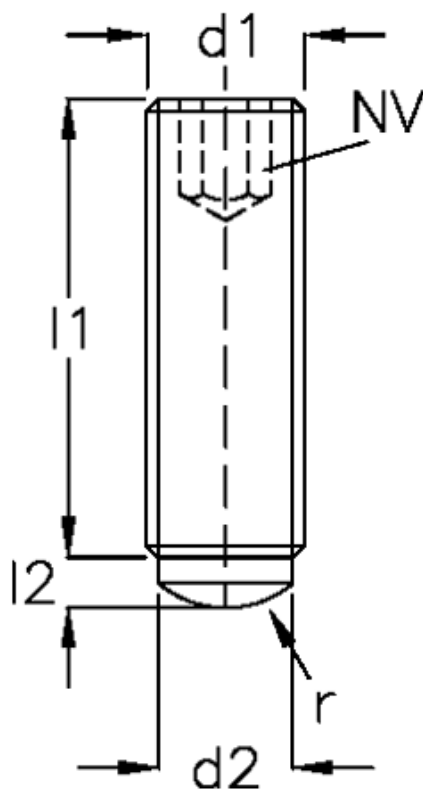

Article number: 20031663

Description: E+G Grub screw
GN 913.2-M10-40-A

Measures

$d1 = M10$

$d2 = 8$

$l1 = 40$

$l2 = 3.5$

$l3 = 1.5$

$NV = 5.0$

$r = 6.0$